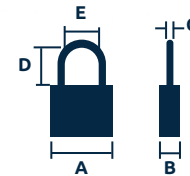

10 Year
Guarantee

@HOME

Brass Padlocks

Lion Range - Premium Solid Brass

Code	Security Rating	@	Description	Dimensions mm					Price Ex VAT
				A	B	C	D	E	
LN2	2	@LEISURE	25mm Premium Brass 4 pin	24.5	11.1	4	16.7	13.5	£8.69
LN3	2	@LEISURE	30mm Premium Brass 4 pin Double Locking	31.5	13	5.5	19.5	16.5	£10.38
LN4	3	@HOME	40mm Premium Brass 5 pin Double Locking	39.5	14	6	21.1	22.5	£12.05
LN5	4	@HOME	50mm Premium Brass 5 pin Double Locking	51	15.5	8.8	30	28	£16.51
LN60	5	@HOME	60mm Premium Brass 5 pin Double Locking	60	18.6	9.5	35.5	33.5	£20.83
LN4/2.5	4	@HOME	2.5" L/S 40mm Premium Brass 5 pin Double Locking	39.5	14	6	64	22.5	£13.52
LN5/2.5	3	@HOME	2.5" L/S 50mm Premium Brass 5 pin Double Locking	51	15.5	8.8	65	28	£18.50