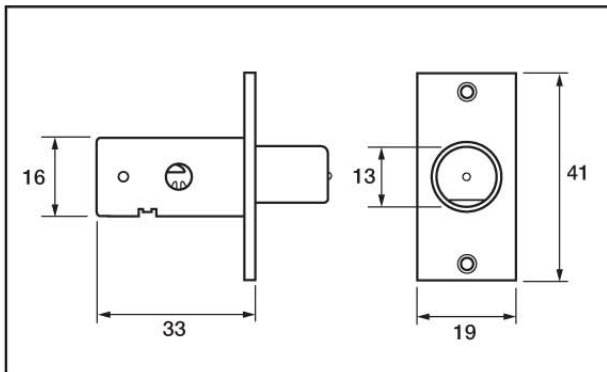

## 8001 Window Bolt

- Mortice bolt that fits into the window section and is shot into the frame with key
- Suitable for hinged timber casement windows

Prod Code	Finish	Pack
V-8001-2-PL	Brass	2 in pack
V-8001-2-WE	White	2 in pack
V-8001K-2	Brass	Pack of 2 keys
B-8001KX	Brass	4.50" long key
B-8001K-20	-	Pack of 20 keys