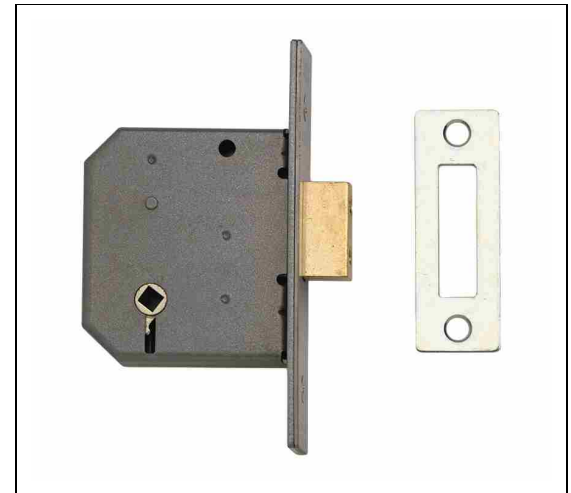

Bathroom Locks & Latches

2126

3 Lever Bathroom Deadlock

ASSA ABLOY

Application:

- For timber doors hinged on the left or right and requiring turn and emergency release functions

Specification:

- Deadbolt locked or unlocked by separate turn from inside or by emergency release from outside
- Available with square forend and striking plate
- Case Size: 65mm (2.5") or 77.5mm (3")
- Backset: 44.5mm or 57mm
- Case: Steel, silver powder coat
- Forend: Stainless steel or brass
- Striking Plate: Finished to match forend
- Deadbolt: Brass
- Latch Bolt: n/a
- Follower: Zinc, 5mm square
- Rebate Kit: 2969 (13mm, 19mm or 25mm)
- Available in SC and PL finishes

Finish:

- SC - Satin Chrome finish
- PL - Polished Brass finish

Standards:

Variants:

J2126-PL-2.50	3-Lever Bathroom Deadlock
J2126-PL-3.00	3-Lever Bathroom Deadlock
J2126-SC-2.50	3-Lever Bathroom Deadlock
J2126-SC-3.00	3-Lever Bathroom Deadlock