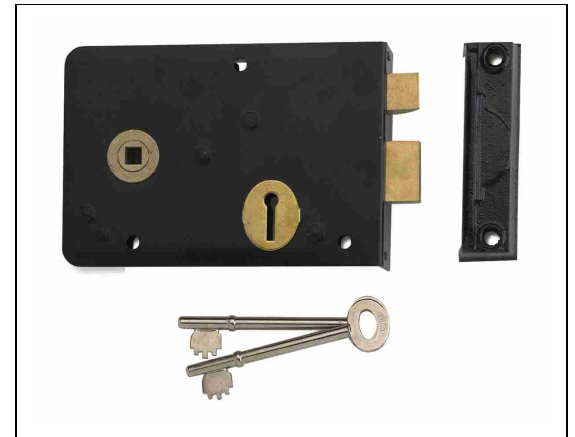

Rim Locks - Lever

1439

Lever Rim Lock

ASSA ABLOY

Application:

- For timber doors up to 50mm thick, opening inwards only
- Hand must be stated on order
- Also suitable for steel and composite doors - special fixings required

Specification:

- The deadbolt is locked or unlocked by key from either side
- The latch bolt is withdrawn by knob from either side
- Backset: 53mm
- Case & Keep: Steel, black enamel finish
- Deadbolt: Brass
- Latch Bolt: Brass, reversible
- Locking Mechanism: 3 lever
- Keying: Not available master keyed. May be keyed alike with 1139 lock. Supplied with 2 steel nickel plated keys
- Key Blank Number: KB144
- Spare Cut Keys: RC series (numbers range R1C-R50C)
- Available in BJ finish

Finish:

- BJ - Black Japanned finish

Variants:

J1439-BJ-LH	Lever Rim Deadlock - Left Hand
J1439-BJ-RH	Lever Rim Deadlock - Right Hand

Standards:

Technical Design: