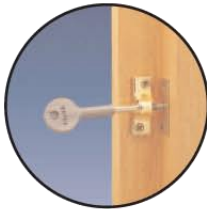

8K118 Window Lock

**TRADE
PACKS
AVAILABLE**

- Lock is surface fixed onto the window section, locking into the fixed frame by use of the key
- Suitable for hinged timber casement windows

Prod Code

V-8K118-4-EB

V-8K118-4-WE

V-8K118-8-EB

V-8K118-8-WE

B-8K118-50-WE

Finish

Brown

White

Brass