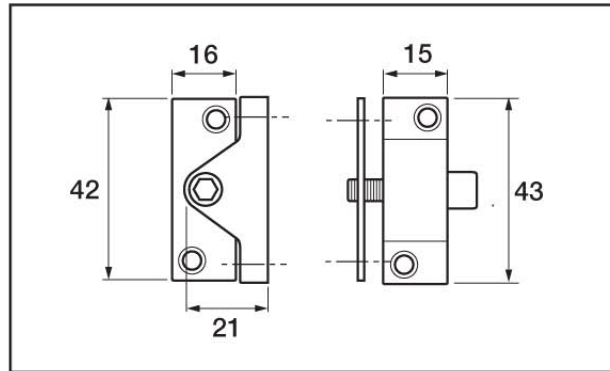

8K118 Window Lock

**TRADE
PACKS
AVAILABLE**

- Lock is surface fixed onto the window section, locking into the fixed frame by use of the key
- Suitable for hinged timber casement windows

Prod Code

V-8K118-4-EB