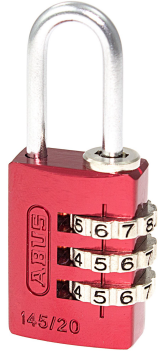

# Travel Light | 145

- Solid aluminium lock body with anodized coating for corrosion resistance
- Individually resettable 3 digit code
- Handy operation without key
- Light weight and easily recognisable with bright colours
- Available in 8 colours: blue, yellow, green, purple, orange, red, titanium and silver

Packaging Reference	Barcode	 mm	 mm	 mm	 mm	 mm	 mm	Box Qty	2016 RRP ex VAT
145/20 blue B/DFNLIESP	4003318 46568 0	22.5	52.5	13.5	3	9	22	12	£8.01
145/20 black B/DFNLIESP	4003318 34599 9	22.5	52.5	13.5	3	9	22	12	£8.01
145/20 green B/DFNLIESP	4003318 46571 0	22.5	52.5	13.5	3	9	22	12	£8.01
145/20 orange B/DFNLIESP	4003318 46570 3	22.5	52.5	13.5	3	9	22	12	£8.01
145/20 red B/DFNLIESP	4003318 46569 7	22.5	52.5	13.5	3	9	22	12	£8.01
145/20 silver B/DFNLIESP	4003318 46574 1	22.5	52.5	13.5	3	9	22	12	£8.01
145/20 titanium B/DFNLIESP	4003318 46576 5	22.5	52.5	13.5	3	9	22	12	£8.01
145/20 lilac B/DFNLIESP	4003318 46573 4	22.5	52.5	13.5	3	9	22	12	£8.01
145/20 yellow B/DFNLIESP	4003318 46572 7	22.5	52.5	13.5	3	9	22	12	£8.01