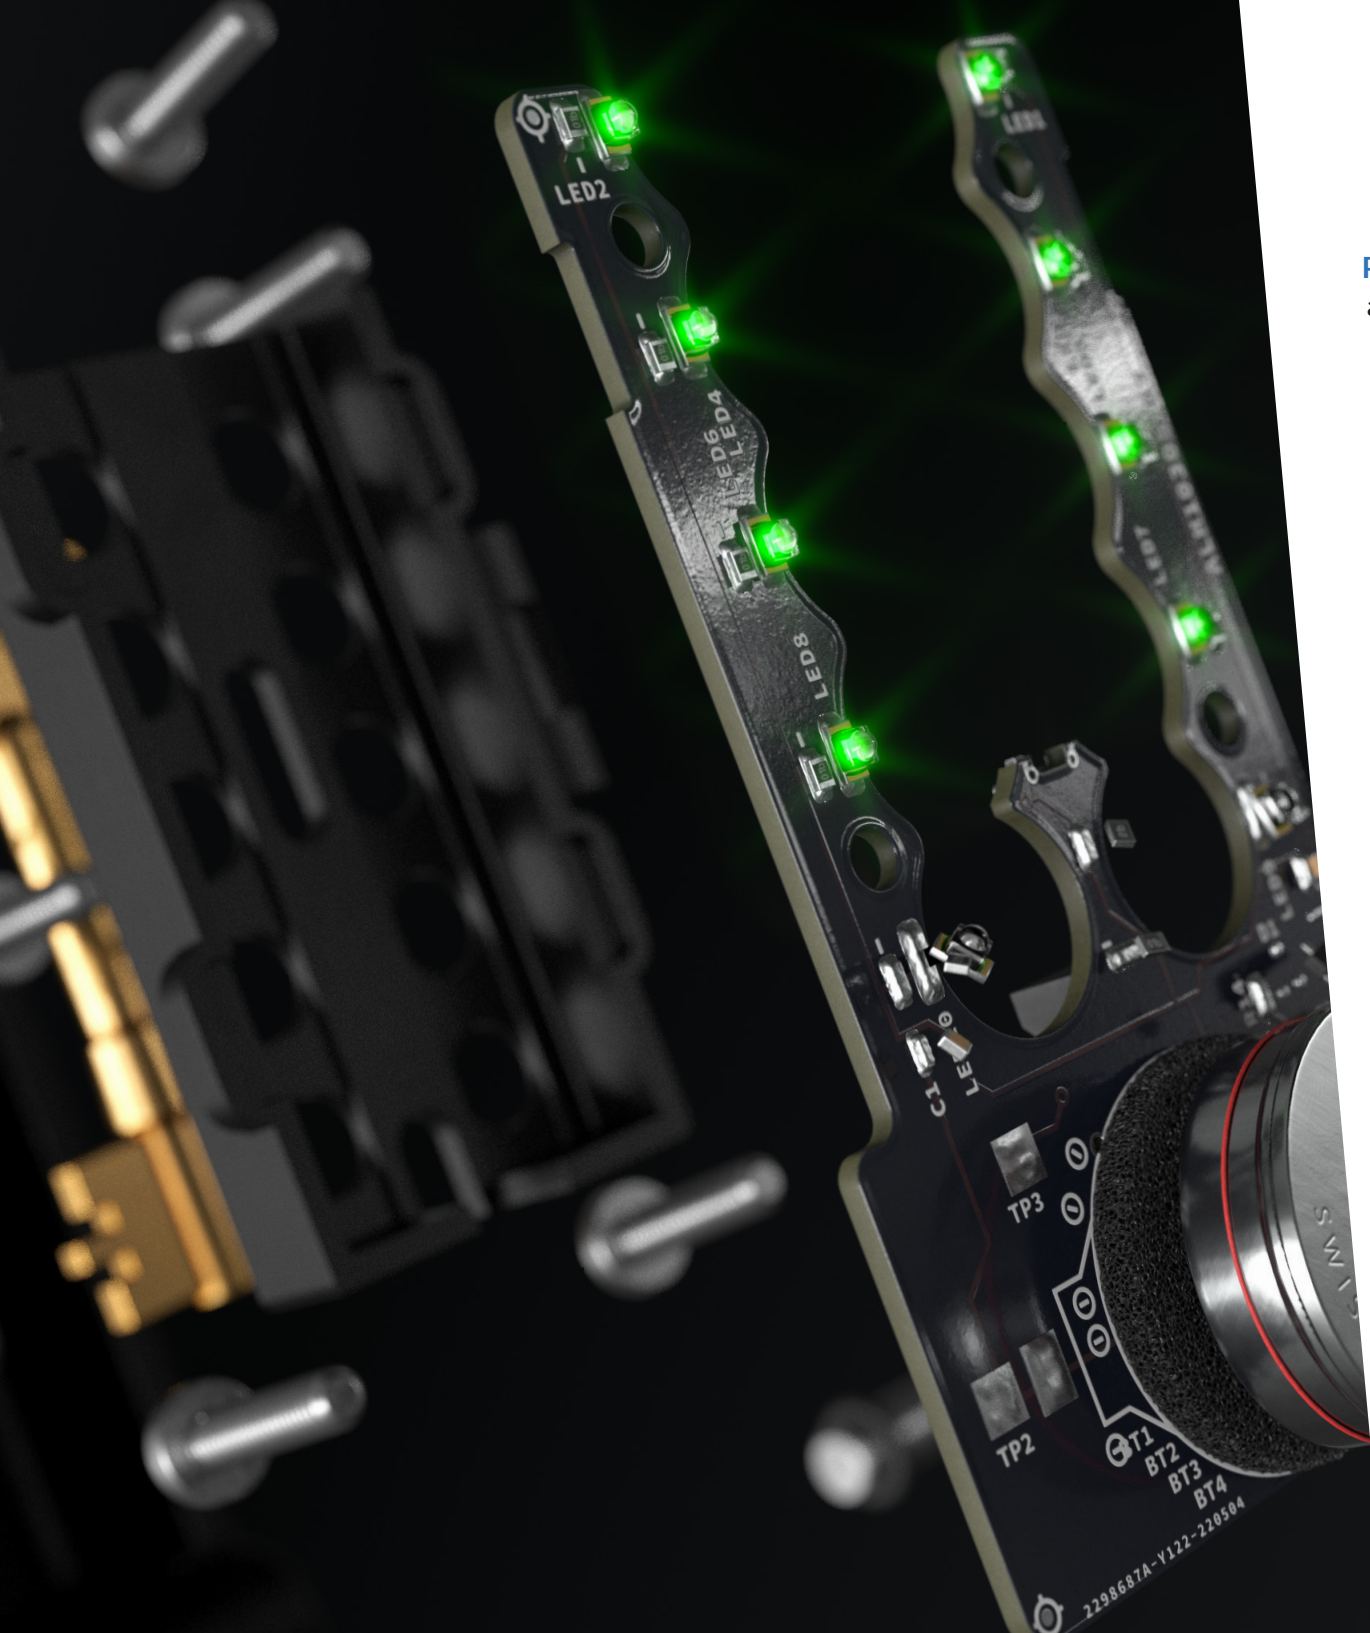

live
better
lives

ark Tammo™

Say hello
to ark Tammo™

The world's most secure
push-button key safe

Why ark Tamo™?

A key safe is a metal box secured to an outside wall of your property, allowing you to conveniently store, share and organise keys. If you're looking for the best in key storage, **ark Tamo™** is the most secure push-button key safe on the market. Sharing access has never been easier.

A world-first multi-push keypad

ark Tamo™ has a multi-push mechanism which has taken code security to a whole new level.

Our unique multi-push keypad means each digit can be used in a code up to 4 times, creating an impressive 9.7 million possible code combinations (we've done the maths). No other key safe comes even close.

Created for easy use

We've designed **ark Tamo™** with comfort in mind. The large, backlit easy-press buttons make using the key safe simple, even for the less dexterous. No more fiddly buttons – just effortless access.

Patented illumination technology

ark Tamo™ features a patented illumination module that lights up the easy-press buttons and the internal compartment - so you can come or go, night and day.

- Battery powered illumination - no wiring required
- Maximum visibility with large backlit buttons
- Fast, secure access to your home around the clock
- The key safe can be opened and closed without activating the lights