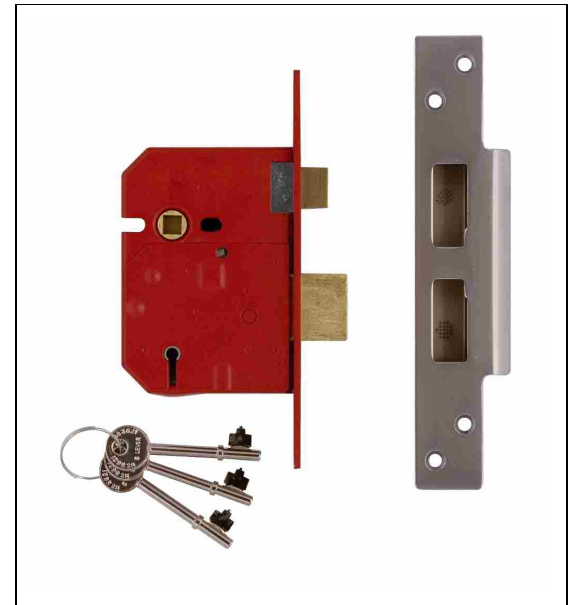

BS 5 Lever

2234E

5 Lever BS 3621:2007 Mortice Sash Lock

ASSA ABLOY

Application:

- For timber doors hinged on left or right and requiring key & lever handle operation
- To suit doors up to 54mm thick

Specification:

- Deadbolt locked or unlocked by key from either side
- Latch bolt withdrawn by lever handle from either side
- Extended 20mm deadbolt for secure positive deadlocking and additional resistance against attack
- 2234E may be keyed alike with 2134E
- Pierced to accept bolt through furniture
- **NB:** Not suitable for master keying
- Reversible latch bolt from outside of case
- Anti-pick and anti-saw security features
- Available with square forend and striking plate
- Case Size: 67mm (2.5") or 79.5mm (3")
- Backset: 45mm or 57.5mm
- Case: Steel, red powder coat
- Forend: Stainless steel or brass
- Striking Plate: Security box type, finished to match forend
- Deadbolt: Brass, with hardened steel rollers
- Latch Bolt: Brass, reversible
- Follower: Brass, 8mm square
- Rebate Kit: 2964 (13mm, 19mm or 25mm)
- Keying Groups: Supplied to pass, differ and keyed alike. Supplied with 3 steel nickel plated keys
- Key Blank Number: KB430

Finish:

- SC - Satin Chrome finish
- PL - Polished Brass finish

Technical Design:

Standards:

- Tested to BS 3621 : 2007
- EN 1634-1 assessed for use on 60 minutes timber fire doors
- EC Certificate number: 0832-CPD-6043