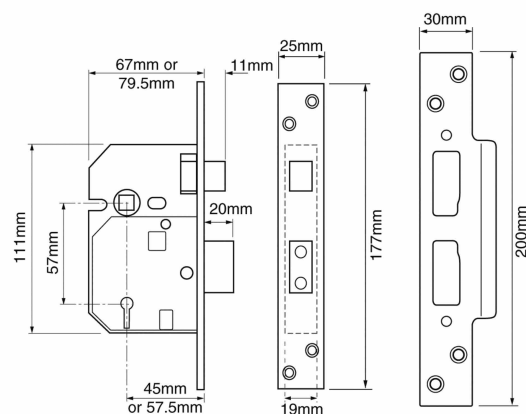

BS 5 Lever

2234E

5 Lever BS 3621:2007 Mortice Sash Lock

ASSA ABLOY

Application:

- For timber doors hinged on left or right and requiring key & lever handle operation
- To suit doors up to 54mm thick

Specification:

- Deadbolt locked or unlocked by key from either side
- Latch bolt withdrawn by lever handle from either side
- Extended 20mm deadbolt for secure positive deadlocking and additional resistance against attack
- 2234E may be keyed alike with 2134E
- Pierced to accept bolt through furniture
- **NB:** Not suitable for master keying
- Reversible latch bolt from outside of case
- Anti-pick and anti-saw security features
- Available with square forend and striking plate
- Case Size: 67mm (2.5") or 79.5mm (3")
- Backset: 45mm or 57.5mm
- Case: Steel, red powder coat
- Forend: Stainless steel or brass
- Striking Plate: Security box type, finished to match forend
- Deadbolt: Brass, with hardened steel rollers
- Latch Bolt: Brass, reversible
- Follower: Brass, 8mm square
- Rebate Kit: 2964 (13mm, 19mm or 25mm)
- Keying Groups: Supplied to pass, differ and keyed alike. Supplied with 3 steel nickel plated keys
- Key Blank Number: KB430

Finish:

- SC - Satin Chrome finish
- PL - Polished Brass finish

Technical Design:

Standards:

- Tested to BS 3621 : 2007
- EN 1634-1 assessed for use on 60 minutes timber fire doors
- EC Certificate number: 0832-CPD-6043