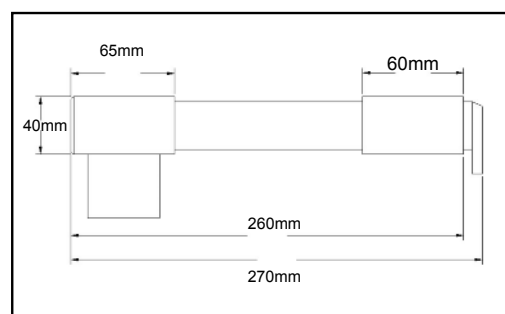

VA101 Rear Door Lock

VA102 Side Door Lock

Dimensions

Features:

- Easily fitted to rear doors and sliding side doors.
- Simple to operate, no loose parts.
- Comes complete with Bulldog's Plunge Lock which can be locked without the use of the key.
- Case hardened steel construction.
- 10 pin drill and pick resistant lock with a million plus key combinations, as used in Bulldog's TNO/TUV approved products.
- Fully concealed fasteners.
- Weight = 2.5kg
- Also available VA50 which comprises of a VA101 and VA102 keyed alike.

Easy to Install

Just four holes to drill, 9mm diameter. Packing plates included to aid door alignment. Back plates supplied to reinforce doors. Fitting is possible to doors even with central locking.

Bulldog Security Products Ltd