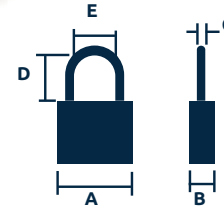

@WORK

Warrior® Range

Warrior® Key Range

Open Shackle

Code	CEN	Security Rating	@	Description	Dimensions mm					Price Ex VAT
					A	B	C	D	E	
WARRIOR 65	CEN 3	8	@WORK	65mm Open shackle steel padlock 5 pin cylinder	65	34	12	30	24	£43.32
WARRIOR 55	CEN 3	7	@WORK	55mm Open shackle steel padlock 5 pin cylinder	55	34	10	30	24	£34.15
WARRIOR 45	CEN 2	6	@WORK	45mm Open shackle steel padlock 5 pin cylinder	45	26	8	20	20	£28.32