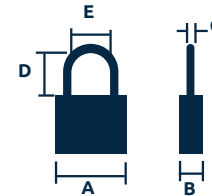

## Vulcan™ Combi Range Long Shackle

Code	Security Rating	@	Description	Dimensions mm					Price Ex VAT
				A	B	C	D	E	
VULCAN COMBI 60/2.5	6	@HOME	60mm 2.5" Long Shackle Combination Padlock - 5 wheel	60	33	10	63	28	£42.48
VULCAN COMBI 50/2.5	5	@HOME	50mm 2.5" Long Shackle Combination Padlock - 4 wheel	50	26	8	63	22.6	£38.32
VULCAN COMBI 40/2.5	4	@HOME	40mm 2.5" Long Shackle Combination Padlock - 4 wheel	40	22	6	63	17	£19.15