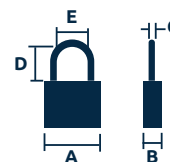

Vulcan™Key Range

Long Shackle

Code	Security Rating	@	Description	Dimensions mm					Price Ex VAT
				A	B	C	D	E	
VULCAN 50/2.5	6	@HOME	50mm Steel Body, Die cast cover with Boron Shackle	55	33	9.5	63	23.5	£28.32
VULCAN 40/2.5	5	@HOME	40mm Steel Body, Die cast cover with Boron Shackle	48	28	8	63	20.5	£23.32