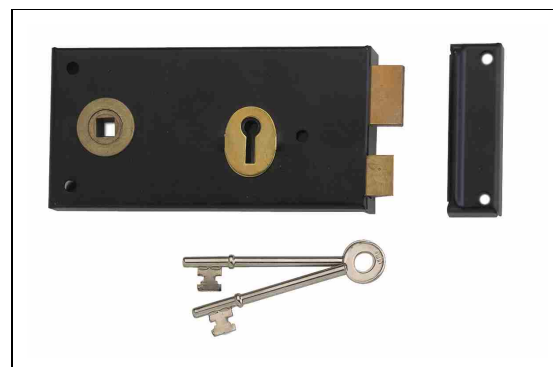

Rim Locks - Lever

1465

Lever Rim Lock

ASSA ABLOY

Application:

- For timber doors up to 50mm thick, hinged on the left or right opening inwards only
- Hand must be stated on order
- Also suitable for steel and composite doors - special fixings required

Specification:

- The deadbolt is locked or unlocked by key from either side
- The latch bolt is withdrawn by knob from either side
- Backset: 51mm
- Case & Keep: Steel, black enamel finish
- Deadbolt: Brass
- Latch Bolt: Brass
- Locking Mechanism: 3 lever
- Keying: Available keyed alike and master keyed. Supplied with 2 steel nickel plated keys
- Key Blank Number: KB147
 - 50 standard differs (R11A-R60A)
 - 400 maximum differs (R101B-R500B)
- Available in BJ finish

Standards:

Finish:

- BJ - Black Japanned finish

Variants:

J1465-BJ-LH	Lever Rim Deadlock (left hand)
J1465-BJ-RH	Lever Rim Deadlock (right hand)

Technical Design: