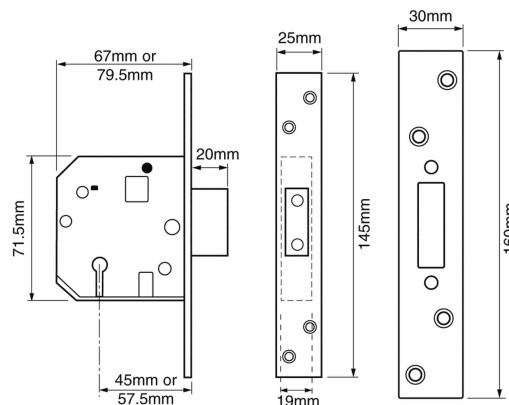

BS 5 Lever

2134E

5 Lever BS 3621:2007 Deadlock

ASSA ABLOY

Application:

- For timber doors hinged on the left or right
- Keys are suitable for doors up to 54mm thick

Specification:

- Deadbolt locked or unlocked by key from either side
- Extended 20mm deadbolt for secure positive deadlocking and additional resistance against attack
- 2134E can be keyed alike with 2234E
- **NB:** Not suitable for master keying
- Security box striking plate
- Anti-pick and anti-saw security features
- Available with square forend and locking plate
- Case Size: 67mm (2.5") or 79.5mm (3")
- Backset: 45mm or 57.5mm
- Case: Steel, red powder coat
- Forend: Stainless steel or brass
- Striking Plate: Finished to match forend
- Deadbolt: Brass, with hardened steel rollers
- Latch Bolt: n/a
- Follower: n/a
- Rebate Kit: 2954 (13mm, 19mm or 25mm)
- Keying Groups: May be supplied to pass or differ. Supplied with 3 steel nickel plated keys
- Key Blank Number: KB430
- Available in SC and PL finishes

Finish:

- SC- Satin Chrome finish
- PL - Polished Brass finish

Technical Design:

Standards:

- Tested to BS 3621 : 2007
2 H 4 1 0 F 7 K D O V
- EN 1634-1 assessed for use on 60 minutes timber fire doors
- EC Certificate number: 0832-CPD-6038