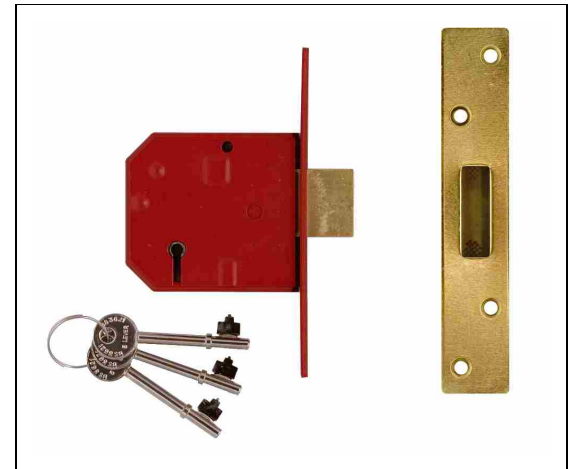

BS 5 Lever

2134E

5 Lever BS 3621:2007 Deadlock

ASSA ABLOY

Application:

- For timber doors hinged on the left or right
- Keys are suitable for doors up to 54mm thick

Specification:

- Deadbolt locked or unlocked by key from either side
- Extended 20mm deadbolt for secure positive deadlocking and additional resistance against attack
- 2134E can be keyed alike with 2234E
- **NB:** Not suitable for master keying
- Security box striking plate
- Anti-pick and anti-saw security features
- Available with square forend and locking plate
- Case Size: 67mm (2.5") or 79.5mm (3")
- Backset: 45mm or 57.5mm
- Case: Steel, red powder coat
- Forend: Stainless steel or brass
- Striking Plate: Finished to match forend
- Deadbolt: Brass, with hardened steel rollers
- Latch Bolt: n/a
- Follower: n/a
- Rebate Kit: 2954 (13mm, 19mm or 25mm)
- Keying Groups: May be supplied to pass or differ. Supplied with 3 steel nickel plated keys
- Key Blank Number: KB430
- Available in SC and PL finishes

Finish:

- SC- Satin Chrome finish
- PL - Polished Brass finish

Technical Design:

Standards:

- Tested to BS 3621 : 2007
2 H 4 1 0 F 7 K D O V
- EN 1634-1 assessed for use on 60 minutes timber fire doors
- EC Certificate number: 0832-CPD-6038