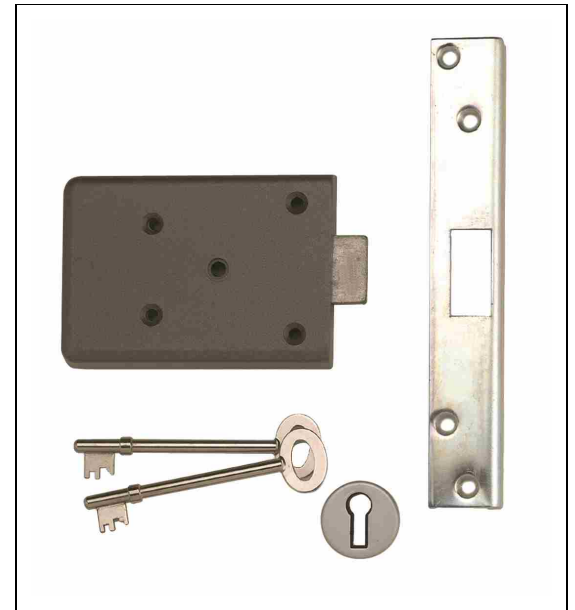

Wellington Locks

5D

Wellington Rim Deadlock

ASSA ABLOY

Application:

- For timber doors

Specification:

- Key operation from the outside only
- Case: Zinc, grey powder coat
- Striking Plate: Steel, Zinc plated
- Bolt: Steel
- Locking Mechanism: 5 lever
- Keying Groups: 2 nickel plated steel keys
- Keyblank Number: n/a
- For furniture and accessories please refer to Aluminium Door Furniture section (products marked 'Formerly Wellington Range')

Finish:

- Case: Grey powder coat
- Striking Plate: Zinc plated

Standards:

Variants:

J5D	Wellington Trafalgar Lever Rim Deadlock
-----	---

Technical Design: