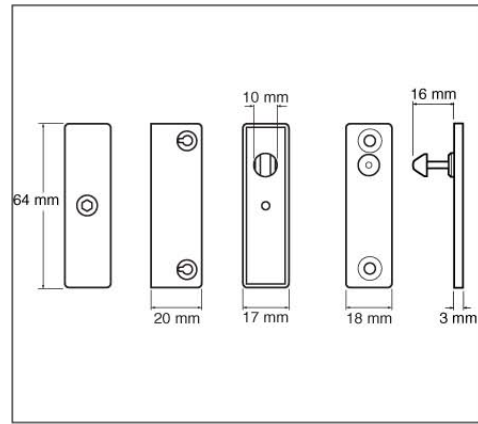

P118 Automatic Window Lock

- Surface fixed lock which automatically snaplocks on closing the window
- Automatically locks when window is closed
- Key to open lock
- Available in packs of 1 or 2

Prod Code	Item Description	Finish
P-118-WE	White auto window locks	White
P-2P118-WE-2	Pack of 2 Auto window locks	White
P-2P118-PB-2	Pack of 2 Auto window locks	Brass