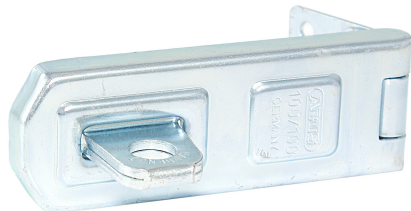

## Hasp and Staple | 100

- Designed for doors closing flush
- DG: double joint for doors not closing flush
- Corrosion protected
- As of size 80 - hardened staple
- Concealed hinge pin
- Hidden screws

NB: Hasps and Staples supplied on cards come with fixings, boxed packs have no fixings supplied