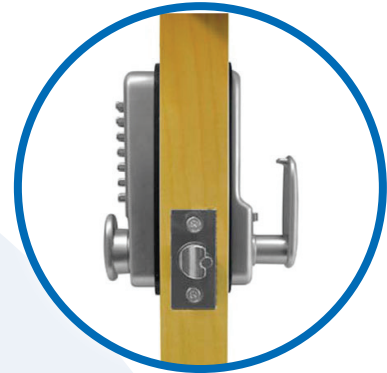

Digital Locks

Features

- Superb quality
- Can be used for both internal or external applications
- 100% mechanical
- Easy code change procedure
- Simple installation
- All fixings supplied
- Suitable for 35-65mm thick doors
- Dual backplate allows option of hold open or non hold open functions
- Light commercial or domestic use
- Available in Satin Chrome and Polished Brass
- Code length - 4 to 7 digits
- Visi packed and boxed

Digital Locks

AS2300 - Asec Digital Lock Standard - SC Boxed

AS2301 - Asec Digital Lock Standard - PB Boxed

AS2303 - Asec Digital Lock Standard - SC Visi

AS2304 - Asec Digital Lock Standard - PB Visi

Your local Asec dealer is: