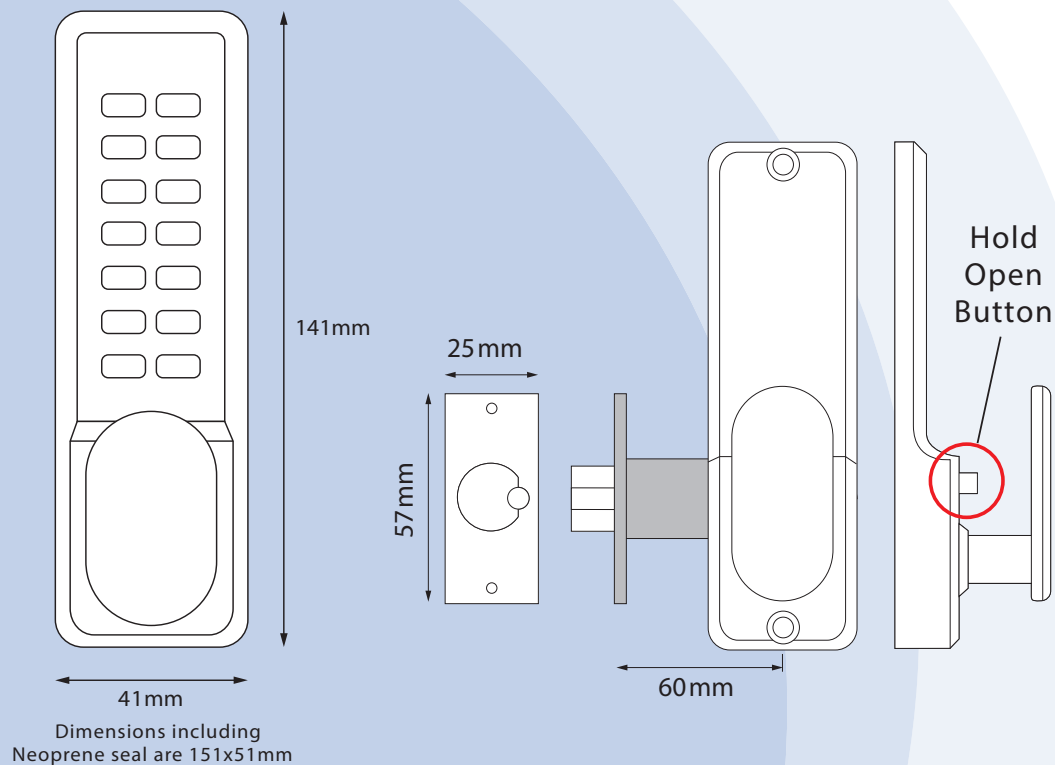

Digital Locks

AS2300 - Asec Digital Lock Standard - SC Boxed

AS2301 - Asec Digital Lock Standard - PB Boxed

AS2303 - Asec Digital Lock Standard - SC Visi

AS2304 - Asec Digital Lock Standard - PB Visi

Your local Asec dealer is: