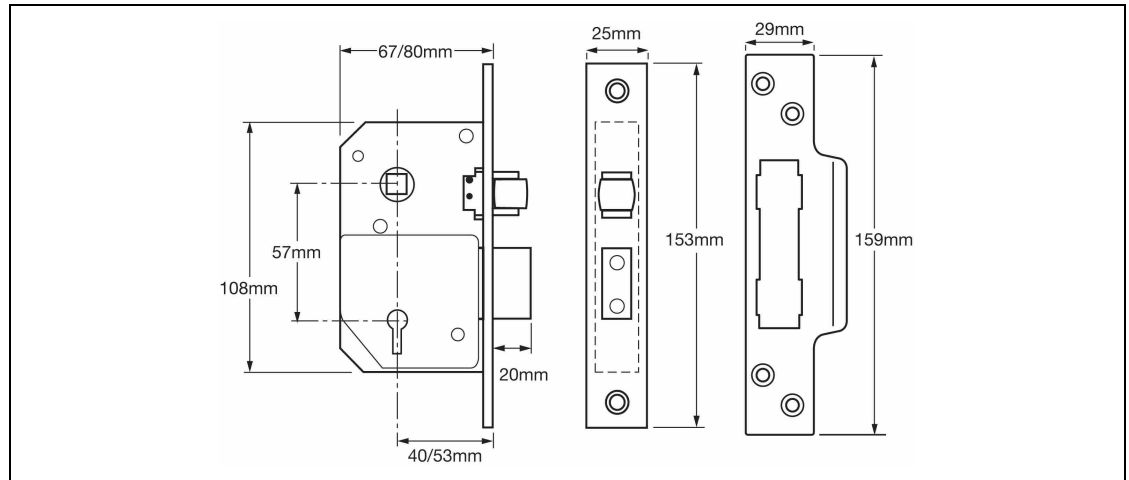

Specification:

- Deadbolt is locked or unlocked by key from either side
- Extended 20mm deadbolt for secure positive deadlocking and resistance against attack
- Latch bolt withdrawn by lever handle from either side
- Force resistant, anti drill, anti-pick and anti-saw security features
- Available with square forend and striking plate
- 20mm bolt throw
- Can be supplied on patented RKS key section to prevent illicit copying of keys
- Case Size: 67mm and 80mm
- Backset: 40mm or 53mm
- Centres: 57mm
- Case: Silver powder coat
- Forend: Stainless steel or brass
- Box Strike Assembly: Painted to match forend
- Deadbolt: Brass, with hardened steel rollers
- Latch Bolt: Roller bolt (non handed)
- Follower: Sintered Iron, 8mm square
- Keying Groups: Standard differ or to pass. Not suitable for master keying
- Keys supplied: Standard differ supplied with 3 keys. For locks to pass please specify number of keys required
- Key Blank Numbers:
 - B-K722 (standard)
 - B-K750 (RKS)
- Cut Key: B-5LC standard
- Rebate Kit: B-3K74R (13mm and 25mm)
- Available in SC and PL finishes

ASSA ABLOY

Technical Design:

Variants:

B-3K74E-20PL67	20 X 5 Lever Mortice Sashlocks (20mm Bolt)
B-3K74E-20PL80	20 X 5 Lever Mortice Sashlocks (20mm Bolt)
B-3K74E-20SC67	20 X 5 Lever Mortice Sashlocks (20mm Bolt)
B-3K74E-20SC80	20 X 5 Lever Mortice Sashlocks (20mm Bolt)
B-3K74E-PL-67	5 Lever Mortice Sashlock (20mm Bolt)
B-3K74E-PL-80	5 Lever Mortice Sashlock (20mm Bolt)
B-3K74E-SC-67	5 Lever Mortice Sashlock (20mm Bolt)
B-3K74E-SC-80	5 Lever Mortice Sashlock (20mm Bolt)
B-RKS3K74EPL-67	5 Lever Mortice Sashlock - Restricted Key Section (RKS)
B-RKS3K74ESC-67	5 Lever Mortice Sashlock - Restricted Key Section (RKS)
B-RKS3K74EPL-80	5 Lever Mortice Sashlock - Restricted Key Section (RKS)
B-RKS3K74ESC-80	5 Lever Mortice Sashlock - Restricted Key Section (RKS)