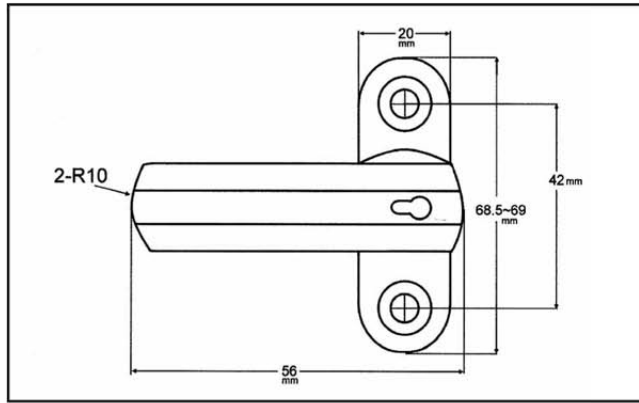

8K103 PVCu Window Lock

USE ON
PVCu
WINDOWS

- Suitable for surface fixing to PVCu windows
- Simple push to lock action with key to release
- Supplied with a selection of packers for different window sizes

Prod Code
V-8K103-WE

Finish
White

Pack
1 in pack