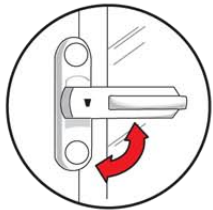

8K103 PVCu Window Lock

USE ON
PVCu
WINDOWS

- Suitable for surface fixing to PVCu windows
- Simple push to lock action with key to release
- Supplied with a selection of packers for different window sizes