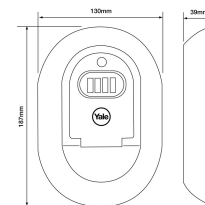

YALE Y500 Key Safe

Description

The Yale Y500 is a surface mounted combination key safe with a weather resistant case. It features concealed fixings and the access panel is hinged.

Features

- Surface mounted
- Resettable combination lock
- For interior and exterior use
- Weather resistant