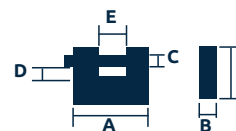

Stronghold® WS75

Code	CEN	Security Rating	@	Description	Dimensions mm						Price Ex VAT
					A	B	C	D	E	F	
WS75S	CEN 4	9	@WORK	Container lock 6 pin S cylinder	80	26	12	14	27	65	£74.83