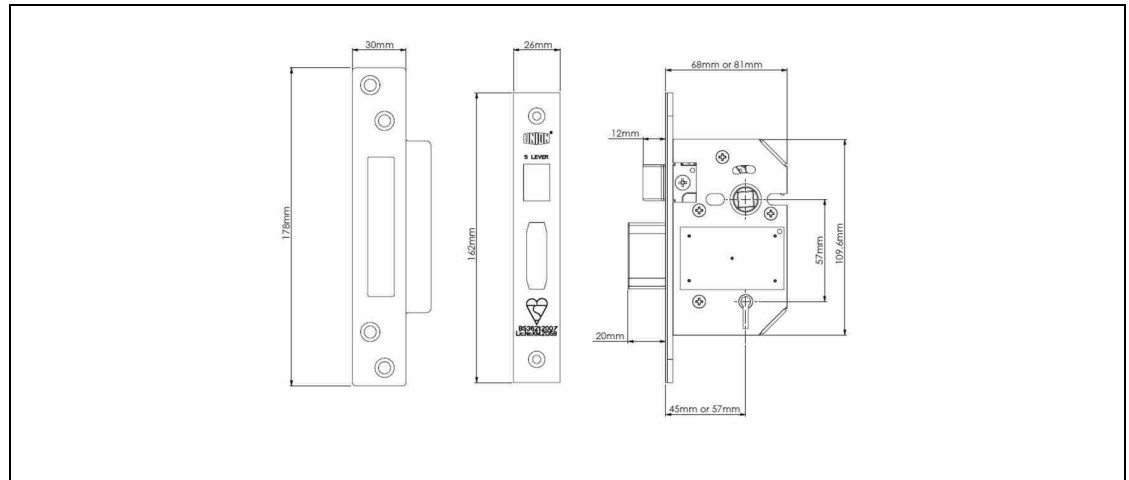

StrongBOLT

2200

BS 5 Lever Sashlock

ASSA ABLOY

Application:

- For timber doors hinged on the left or right
- Suitable for doors up to 54mm thick

Specification:

- Chamfered bolt design increases the performance of the lock under side load testing. The chamfer of the bolt also makes drilling attack more difficult
- Anti-pick, anti-saw and anti-drill security features for resistance against attack
- Radius inner forend for ease of installation
- Can be installed in the many UK mortices without the need for additional carpentry or spoiling the edge of the door
- Anti-pick and keyhole protection prevents forced entry by picking
- Hardened steel pins provide resistance to attack from sawing
- Deadbolt locked or unlocked by the key from either side
- 20mm deadbolt for secure positive deadlocking and additional resistance against attack
- 2200S can be keyed alike with 2100S
- Case Size: 68mm (2.5") or 81mm (3")
- Backset: 45mm or 57mm
- Case: Steel, red powder coat
- Forend: Stainless steel or brass
- Striking Plate: Finished to match forend
- Faceplate: Supplied with square faceplate which covers a radius inner forend
- Deadbolt: Zinc with hardened steel rollers
- Latch Bolt: Zinc
- Follower: Sintered Steel
- Rebate Kit: 2200REB 13mm (0.5")
- Keying Groups: May be supplied to pass or differ. Supplied with 2 steel nickel plated keys
- Key Blank Number: JKB SBOLT
- Packaging: Individually boxed (supplied in outer boxes of 10) or Visipacked

ASSA ABLOY

Technical Design:

Variants:

J2200S-PL-2.5	BS 5 lever StrongBOLT sashlock
J2200S-PL-3.0	BS 5 lever StrongBOLT sashlock
J2200S-SC-2.5	BS 5 lever StrongBOLT sashlock
J2200S-SC-3.0	BS 5 lever StrongBOLT sashlock
Y2200S-PL-2.5	BS 5 lever StrongBOLT sashlock - VISI PACKED
Y2200S-PL-3.0	BS 5 lever StrongBOLT sashlock - VISI PACKED
Y2200S-SC-2.5	BS 5 lever StrongBOLT sashlock - VISI PACKED
Y2200S-SC-3.0	BS 5 lever StrongBOLT sashlock - VISI PACKED