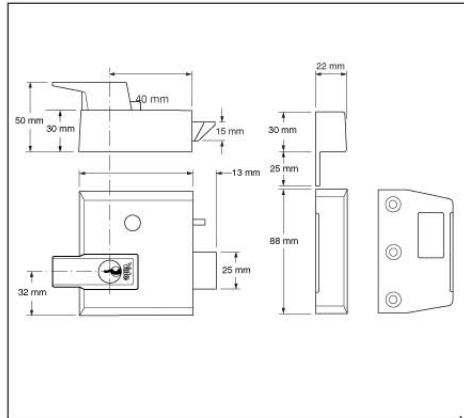

### P2 Double Security Nightlatches 40mm

- Internal lockable handle for increased security
- Latch automatically deadlocks on closing the door
- Snib function enables the latch to be held back
- Anti-carding
- Includes 6 pin high performance cylinder
- Keyblank number: X-Tech-Keyblank

Item No	Product Code	Item Description	Finish	Packaging
630002201402	B-2-DMG-PB-40	TWO DOUBLE SECURITY DMG PB CYL	DMG	Boxed
630002201409	B-2-DMG-SC-40	TWO DOUBLE SECURITY DMG SC CYL	DMG	Boxed
630002201542	B-2-BLX-PB-40	TWO DOUBLE SECURITY BRASSLUX	Brasslux	Boxed
630002205402	P-2-DMG-PB-40	P2 DOUBLE SECURITY DMG PB CYL	DMG	Clam Pack
630002215542	P-2-BLX-PB-40	P2B DOUBLE SECURITY BRASSLUX	Brasslux	Clam Pack
630002215162	P-2-CH-CH-40	P2 DOUBLE SECURITY CHROME NL	Chrome	Clam Pack